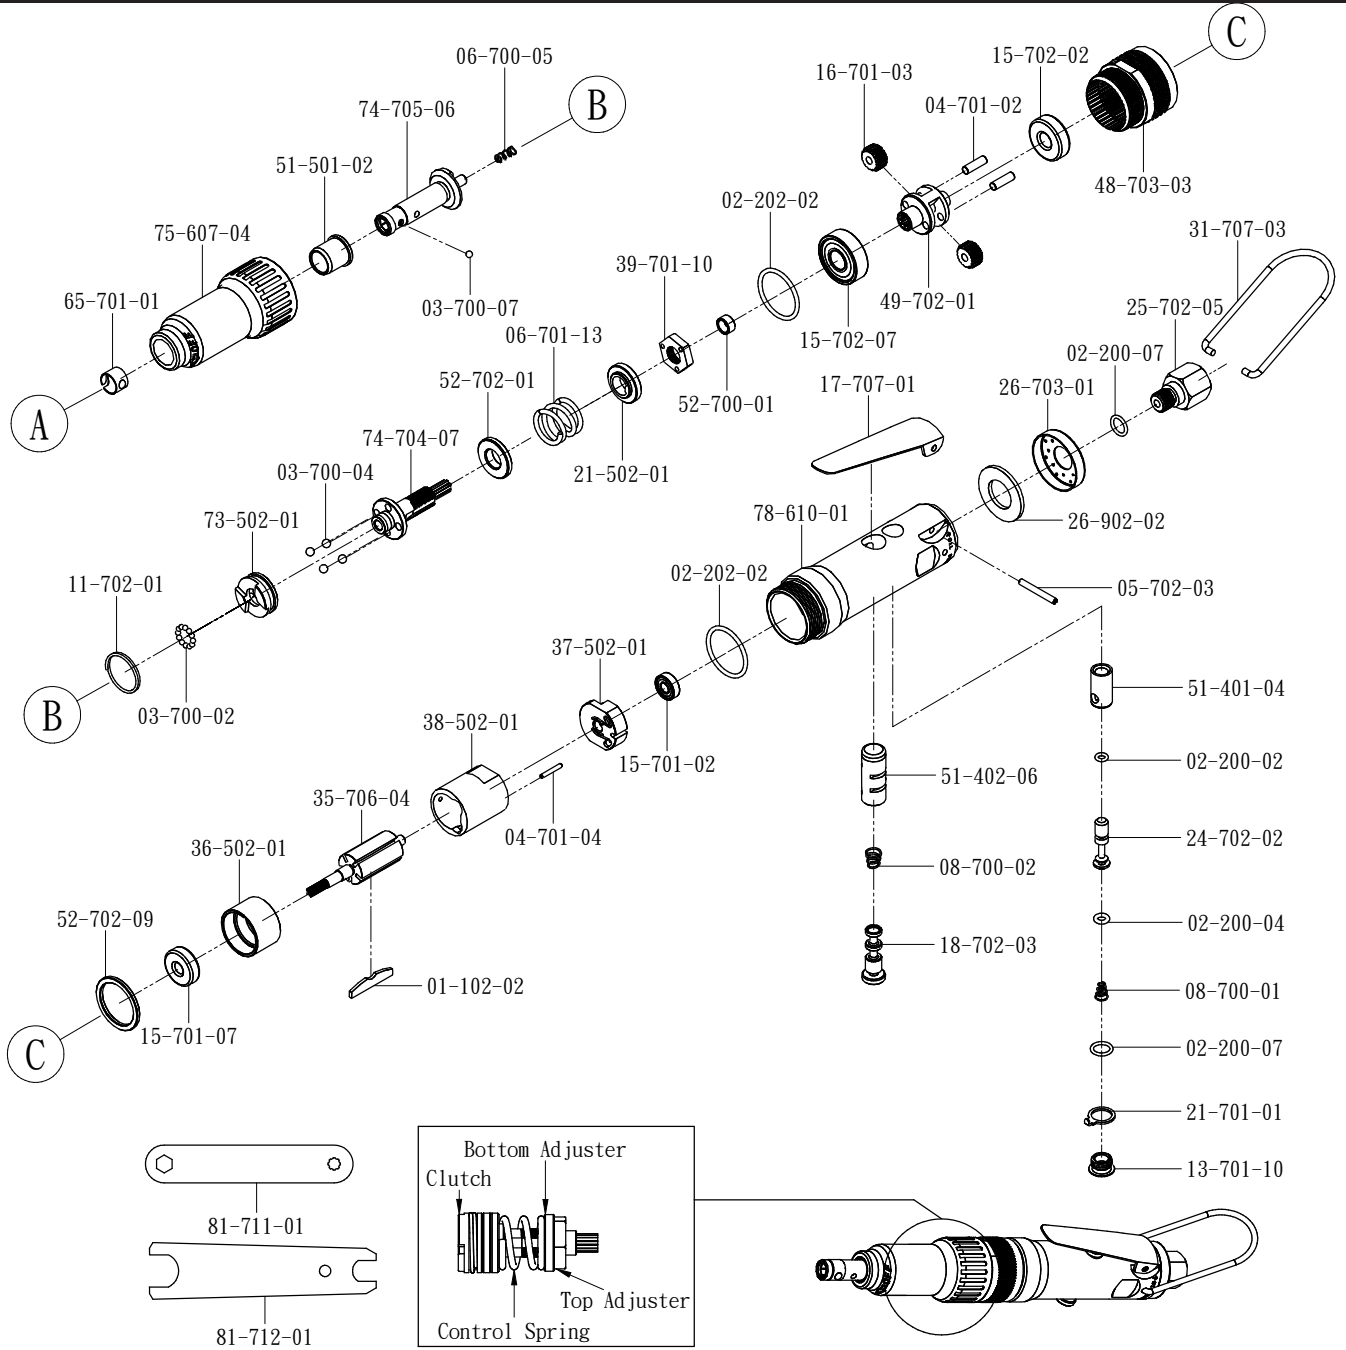

OS-9313 GAV HAVALI TORNAVİDA

Part NO.	Description	Q' ty	Part NO.	Description	Q' ty	Part NO.	Description	Q' ty
01-102-02	ROTOR BLADE	5	15-701-02	BALL BEARING (695-2Z)	1	38-502-01	CYLINDER	1
02-200-02	O-RING (P3.5x1.5)	1	15-701-07	BALL BEARING (626)	1	39-701-10	BOLT	1
02-200-04	O-RING (P4x1.9)	1	15-702-02	BALL BEARING (608)	1	48-703-03	GEAR RING	1
02-200-07	O-RING (P8x1.5)	2	15-702-07	BALL BEARING (6000-2Z)	1	49-702-01	GEAR SEAT	1
02-202-02	O-RING (P23.5x2)	2	16-701-03	GEAR	2	51-401-04	BUSHING	1
03-700-02	STEEL BALL (φ 2.5mm)	12	17-707-01	SWITCH LEVER	1	51-402-06	BUSHING	1
03-700-04	STEEL BALL (φ 4mm)	4	18-702-03	REVERSE VALVE	1	51-501-02	BUSHING	1
03-700-07	STEEL BALL (φ 3.175mm)	1	21-502-01	WASHER	1	52-700-01	WASHER	1
04-701-02	PIN (φ 4x13)	2	21-701-01	RING	1	52-702-01	WASHER	1
04-701-04	PIN (φ 2x14)	1	24-702-02	VALVE ROD	1	52-702-09	WASHER	1
05-702-03	PIN (φ 3x24)	1	25-702-05	AIR INLET (PT)	1	65-701-01	RING	1
06-700-05	SPRING	1	26-703-01	MUFFLER	1	73-502-01	CLUTCH	1
06-701-13	SPRING	1	26-902-02	MUFFLER	1	74-704-07	DRIVING ROD	1
08-700-01	SPRING	1	31-707-03	HOOK	1	74-705-06	ANVIL	1
08-700-02	SPRING	1	35-706-04	ROTOR	1	75-607-04	FRONT CAP	1
11-702-01	RETAINING RING	1	36-502-01	FRONT PLATE	1	78-610-01	HANDLE	1
13-701-10	SCREW	1	37-502-01	REAR PLATE	1			